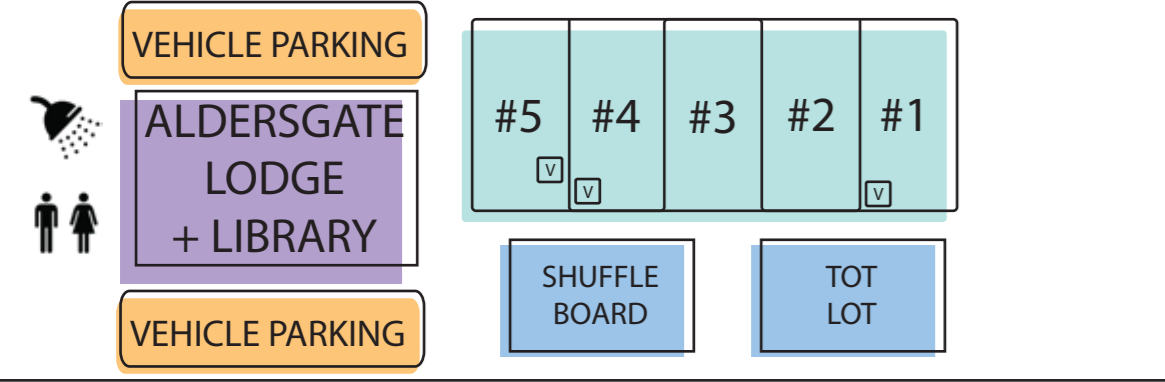

ALDERSGATE LANE

ROBERTS LANE

FAIRBAIRN LANE

FAIRBAIRN LANE

DON DEYO CENTRE

COIN LAUNDRY

YOUTH BARN

VEHICLE PARKING

PICNIC SHELTER

DOUGLAS MEMORIAL CENTRE

ENTER THIS SIDE

LAKESIDE RV SITES (D) - 30 Amp Service